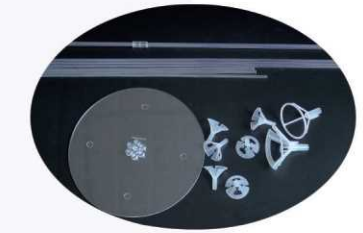

1. **Item No.: B415B**
   ★ Material: Acrylic
   ★ Diameter of base: 23cm
   ★ Length of sticks:
   90cm×1 Unit(30+60cm)
   60cm×3 Units
   40cm×3 Units