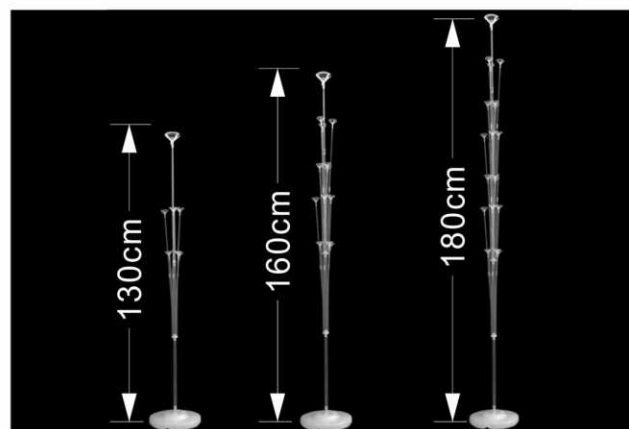

**Centerpiece Frame**

- Item No.: B415A**  
★ Material: Acrylic  
★ Diameter of base: 18cm  
★ Length of sticks:  
70cm×1 Unit  
60cm×3 Units  
40cm×3 Units

- Item No.: B415B**  
★ Material: Acrylic  
★ Diameter of base: 23cm  
★ Length of sticks:  
90cm×1 Unit(30+60cm)  
60cm×3 Units  
40cm×3 Units

**Big Water Base**

**Item No.: B422**  
★ Size: 32×32×9cm  
★ Weight.: 5kg (with water)

**Balloon Ring**

**Item No.: B414**  
★ Four balloons per ring

**Balloon Stand**

**Item No.: B725**  
★ Size of base: 8×0.25cm

**Balloon Arch**

**Item No.: B409A/B409P**  
★ Width:250cmxHeight:150cm  
★ B409A Aluminium clamp  
★ B409P Plastic clamp

**Item No.: B428**  
★ Width:300cmxHeight:300cm  
★ Indoor balloon arch

Balloon display column

- Item No.: B438A/B/C  
 ★ Material: plastic  
 ★ Product size: 130cm/160cm/180cm  
 ★ Used for indoor balloon display & decoration

Balloon Column

- Item No.: B805  
 ★ Height: 160cm  
 ★ Indoor balloon column