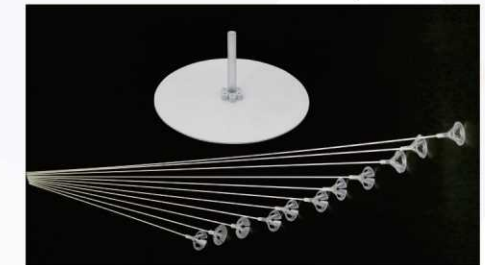

1. **Item No.: B436**
   ★ PP base with fibreglass sticks
   ★ Diameter of base: 23cm
   ★ 10cm plastic tube×1 unit
   50cm stick wuth cup X2 unit
   70cm stick wuth cup X2 unit
   90cm stick wuth cup X2 unit
   110cm stick wuth cup X2 unit
   130cm stick wuth cup X2 unit
   150cm stick wuth cup X1 unit