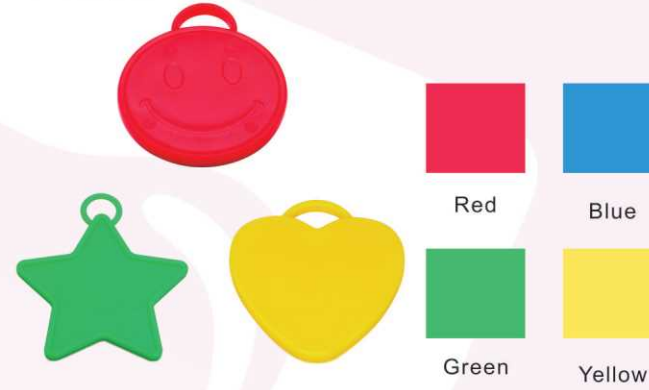

**Suction Cup**

**Item No.: B717**  
★ Diameter: 4cm

**Balloon Clips**

**Item No.: B718**  
★ Diameter: 2.3cm

**Item No.: B728**  
★ Balloon clip with curly ribbon 1.5m

**Balloon Clips**

**Item No.: B719**

**Balloon Valve**

**Item No.: B720**  
★ Self sealed  
★ With 1.5 meters ribbon

Balloon Weights

Butterfly Shape - B616

- ★ Weight: 15 grams
- ★ 100 per inner, 2,000 per master

Balloon Weights

Heart Shape - B617

- ★ Weight: 15 grams
- ★ 100 per inner, 2,000 per master