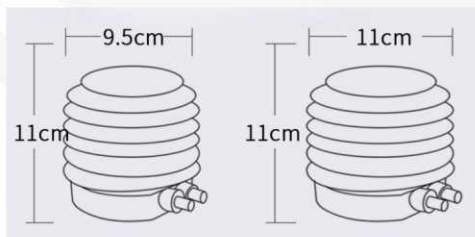

Item No.: B002

- ★ Product size: 8.5×25×86cm
- ★ Fast inflating and saving time