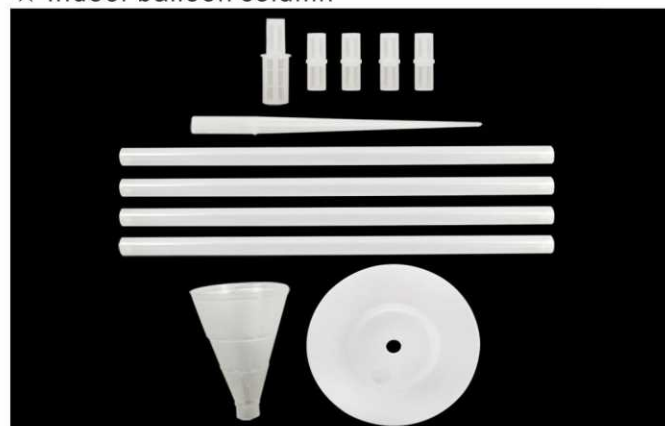

**Balloon Arch**

**Item No.: B409A/B409P**  
★ Width:250cmxHeight:150cm  
★ B409A Aluminium clamp  
★ B409P Plastic clamp

**Item No.: B428**  
★ Width:300cmxHeight:300cm  
★ Indoor balloon arch

Balloon display column

- Item No.: B438A/B/C  
 ★ Material: plastic  
 ★ Product size: 130cm/160cm/180cm  
 ★ Used for indoor balloon display & decoration

Balloon Column

- Item No.: B805  
 ★ Height: 160cm  
 ★ Indoor balloon column