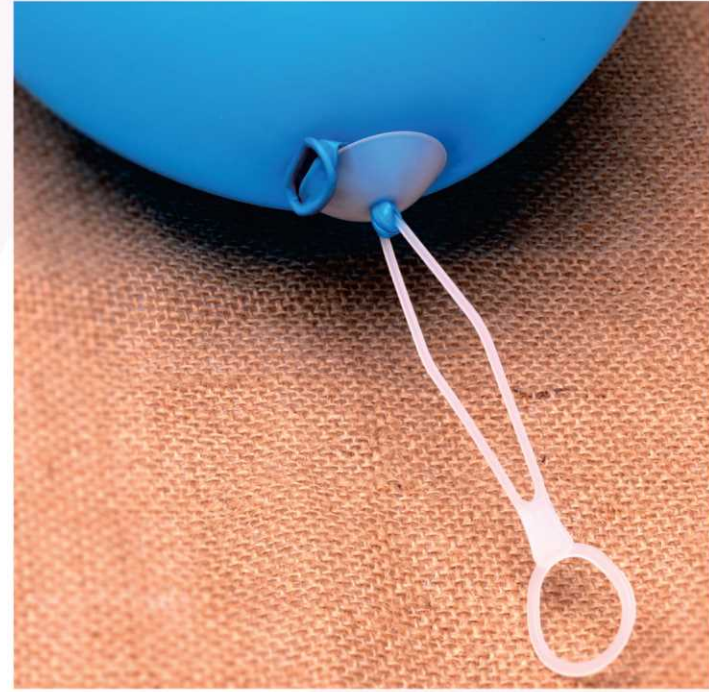

**Item No.: B412**  
★ 4 grids, Size.: 30×30cm

**Balloon Seals**

**Item No.: B714**  
Balloon sealer with ribbon 1.5m

**Item No.: B724**  
Balloon sealer with handle

**Dot Sticker**

**Item No.: B672**  
★ Dia: 13mm  
★ 100pcs/roll