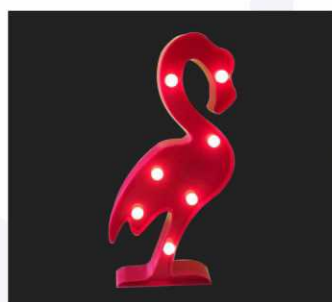

**Item No.: B913**  
★ Size: 16X30cm  
★ For 12" round balloon

**Item No.: B914**  
★ Size: 17X26cm  
★ For 12" round balloon

**Item No.: B915**  
★ Size: 27X27cm  
★ For 12" round balloon

**Item No.: B916**  
★ Size: 17X29cm  
★ For 12" round balloon