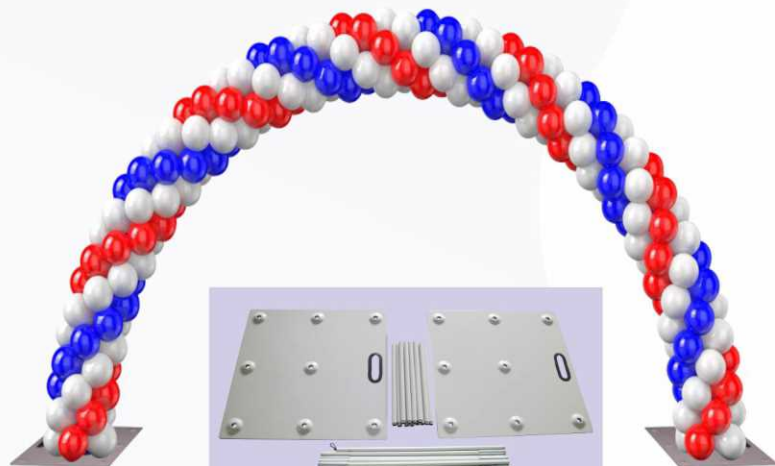

Balloon Column

Item No.: B406D
★ Size: 40×40cm×H2.0m
★ Weight of base: 4.5kg

Balloon Arch

Item No.: B406A
★ Width 3 x High 2.5m
★ Size of base: 40×40cm
★ Weight: 4.5kg
★ Length: 70cm×10pcs

Balloon Arch

Item No.: B405A
★ Width 3 x High 2.5m
★ Size of base: 30×30cm
★ Weight: 2kg
★ Length: 70cm×10pcs

Balloon Column

Item No.: B405D
★ Size.:30×30×H180cm
★ Weight: 2kg
★ Diameter of center hole: 15mm

Balloon Column

Item No.: B429D
★ Size: 60×60cm×H2.16m
★ Weight of base: 10.5kg
★ Diameter of center hole: 20mm

Balloon Arch

Item No.: B429A
★ Width 3 x High 3m
★ Size of base: 60×60cm
★ Length of poles: 720cm
★ Weight of base: 10.5kgs