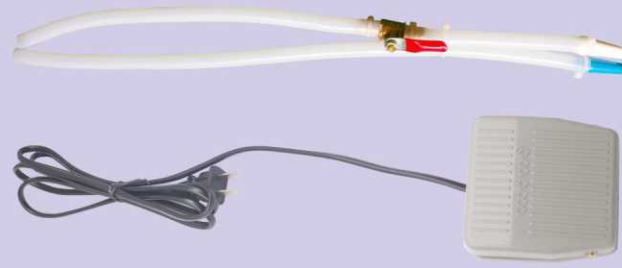

Multifunctional Balloon Pump

1. **Item No.: B362P**
2. ★ Material: ABS
   - ★ Voltage: 110-120V/220-240V
   - ★ Power: 800W
   - ★ Air Pressure 2.6 PSI
   - ★ With two inflation ports & touch-on switch
   - ★ Adjustable two tips for small balloon
   - ★ Equipped with timer & speed controller

Electric Balloon Pump

1. **Item No.: B310**
2. ★ Material: ABS
   - ★ Voltage: 110-120V/220-240V
   - ★ Power: 1000W
   - ★ With two inflation ports & touch-on switch
   - ★ Timer and quantity account function with 5 shortcut key for memory
   - ★ Can be inflating two balloons together
   - ★ Adjustable two tips for small balloon
   - ★ For big party & occasion

Portable Balloon Inflator

1. **Item No.: B211**
2. ★ Material: ABS
   - ★ Voltage: 110-240V
   - ★ The full battery charge can be filled with 500pcs 260 balloons
   - ★ Powerful air & fast inflation
   - ★ Touch-on switch
   - ★ Light weight & portable
   - ★ For modeling balloon & 5"balloon

Li-on Battery 2200mAh

Electric Balloon Pump

1. **Item No.: B304**
2. ★ Material: ABS
   - ★ Voltage: 110-120V/220-240V
   - ★ Power: 1000W
   - ★ Air Pressure 2.8 PSI
   - ★ Touch-on switch design
   - ★ Can inflate four balloons together
   - ★ Adjustable four tips for small balloons
   - ★ For big party & occasion

Fresh-Air Balloon Pump

1. **Item No.: B312**
2. ★ Material: ABS
   - ★ Voltage: 110-120V/220-240V
   - ★ Power: 800W
   - ★ With two inflation ports & touch-on switch
   - ★ Can be inflating two balloons together
   - ★ Adjustable two tips for small balloon
   - ★ For big party & occasion

Heat Sealer

1. **Item No.: PFS-200**
2. ★ Voltage: 110-220V 50/60Hz
   - ★ Sealing length: 200mm
   - ★ Max seal thickness: 0.2mm
   - ★ Packing size: L52×W35×H38cm
   - ★ General transformer, aluminum winding

- ★ Power: 200W
- ★ Seal width: 2mm
- ★ Sealing time range: 0.3-2.5 (Sec)
- ★ Package: 10pcs/ctn