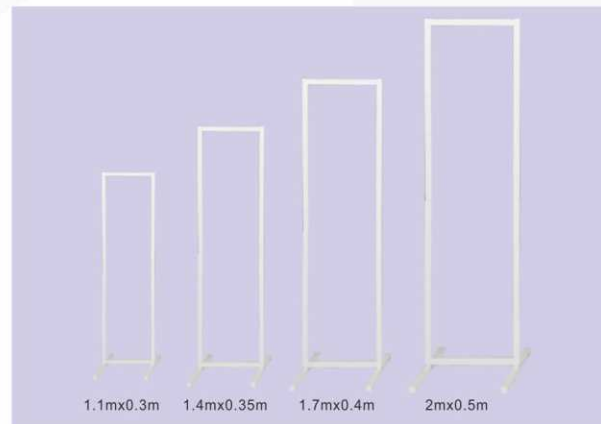

Metal Frame

Item No.: B457
★ Material: Metal
★ Size of frame: W0.3-0.5m×H1-2m