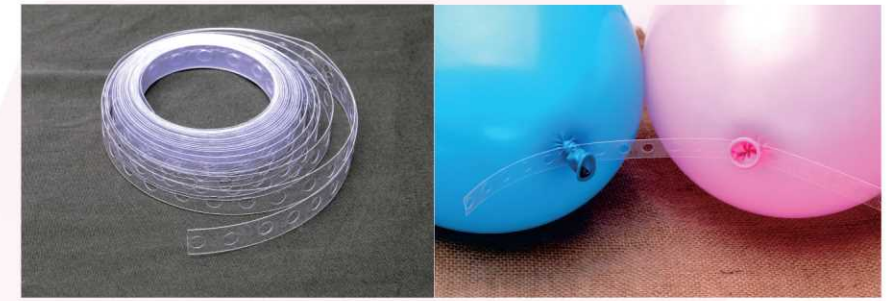

Balloon Tape

Item No.: B708
★ Material: PE
★ Size: 0.35×13mm
★ Diameter: 6mm (hole) ×5(15)meters/roll