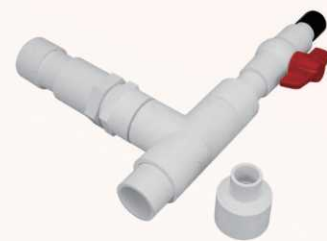

Item No.: B608

- ★ : Size:35x23cm