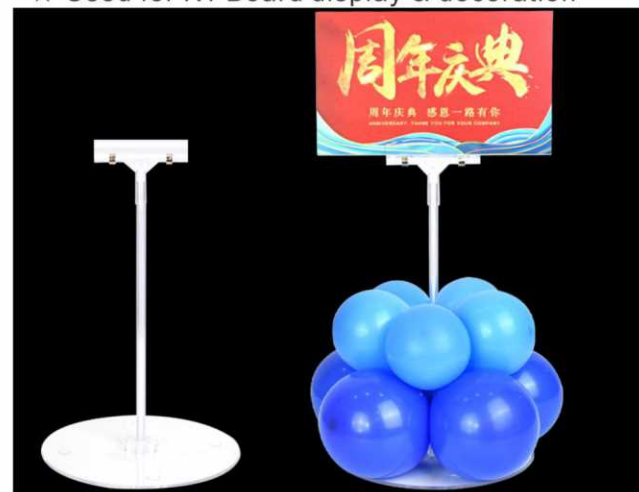

DESKTOP BALLOON HOLDER

1. Item No.: B626
   ★ Material: plastic
   ★ Product size: W18cm×H40cm
   ★ Used for KT Board display & decoration