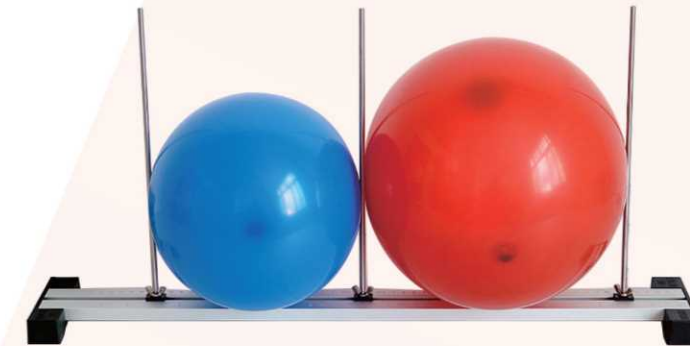

Eyes Sticker

Item No.: B601

Item No.: B602A

Item No.: B602B

Item No.: B602F

Balloon Sizer

Item No.: B701

- ★ Size.: 2×0-12inch
- ★ Flodable balloon sizer

Item No.: B702

- ★ Size.: 2×0-12inch

Balloon Cutter

Item No.: B603

Item No.: B604

Balloon Valve

Item No.: B721

- ★ Self sealed
- ★ Size: 1.5X5.5cm
- ★ For 12" round balloon

White Green Blue Yellow Red

Item No.: B703P

- ★ Size.: 35×35×35cm
- ★ PP hollow board
- ★ Sizer for 4"/5"/6"/7"/8"/9"/10"/11.5" balloons

Item No.: B704

- ★ Size.: 35×35×35cm
- ★ PP hollow board
- ★ Sizer for 3",3.5",4",4.5",5",5.5",6",7",8",9",10",11.5".

Tie Knotting Tool

Item No.: B606

Confetti Stuffing Tool

Item No.: B680

- ★ : Size:35x23cm

Item No.: B608

- ★ : Size:35x23cm